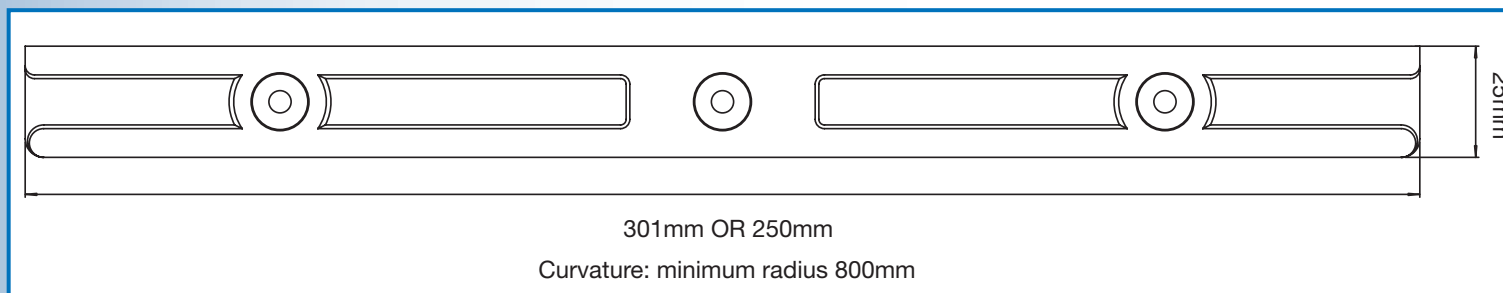

Simple Installation

As each section of the grating is a snap fit. The grates can be easily installed on a slope if desired and this will minimise any splash out.