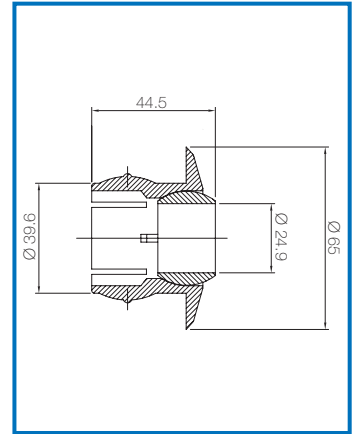

Waterco Main Drains are available in white and beige.

Eyeball Fittings – Concrete Pools

- > Slip fit tail has crosshair slots for easy access into 40mm pipe
- > Adjustable eyeball to assist directional flow of water
- > Flush fitting wall collar
- > Max flow rate: 245 lpm
- > Available in black, white and brown
- > Also available in white with 50mm slip fit tail

Slip Fit

For Concrete Pools

Eyeball Fittings – Fibreglass Pools

- > Available as threaded unit with back nut or a 40mm thread.
- > Only available in white

Threaded

For Fibreglass Pools

Suction fittings

- > Slip fit tail has crosshair slots for easy access into 40mm or 50mm pipe.
- > Low profile for minimal intrusion into the pool
- > Suction area of 7500mm²
- > Max flow rate: 245 lpm
- > Available in white, brown and beige
- > Also available in white with 50mm threaded tail

Model	F	G	H	I	J
453496	62mm	Ø40mm	Ø44.7mm	Ø165.9mm	26mm
453497	62mm	Ø50mm	Ø55.8mm	Ø165.9mm	26mm

OFFICES - AUSTRALIA

NSW - Sydney (Head Office)
Tel: +61 2 9898 8600
QLD - Brisbane
Tel: +61 7 3299 9900
VIC/TAS - Melbourne
Tel: +61 3 9764 1211
WA - Perth
Tel: +61 8 9273 1900
SA/NT - Adelaide
Tel: +61 8 8244 6000
ACT Distribution
Tel: +61 2 6280 6476