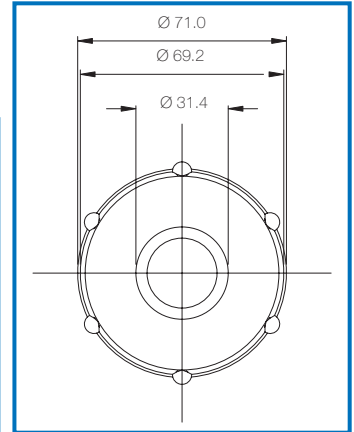

Waterco Main Drains are available in white and beige.

Eyeball Fittings – Concrete Pools

- > Slip fit tail has crosshair slots for easy access into 40mm pipe
- > Adjustable eyeball to assist directional flow of water
- > Flush fitting wall collar
- > Max flow rate: 245 lpm
- > Available in black, white and brown
- > Also available in white with 50mm slip fit tail

Slip Fit

For Concrete Pools

Eyeball Fittings – Fibreglass Pools

- > Available as threaded unit with back nut or a 40mm thread.
- > Only available in white

Threaded

For Fibreglass Pools

Suction fittings

- > Slip fit tail has crosshair slots for easy access into 40mm or 50mm pipe.
- > Low profile for minimal intrusion into the pool
- > Suction area of 7500mm²
- > Max flow rate: 245 lpm
- > Available in white, brown and beige
- > Also available in white with 50mm threaded tail

Model	F	G	H	I	J
453496	62mm	Ø40mm	Ø44.7mm	Ø165.9mm	26mm
453497	62mm	Ø50mm	Ø55.8mm	Ø165.9mm	26mm

OFFICES - AUSTRALIA

NSW - Sydney (Head Office)
Tel: +61 2 9898 8600
QLD - Brisbane
Tel: +61 7 3299 9900
VIC/TAS - Melbourne
Tel: +61 3 9764 1211
WA - Perth
Tel: +61 8 9273 1900
SA/NT - Adelaide
Tel: +61 8 8244 6000
ACT Distribution
Tel: +61 2 6280 6476