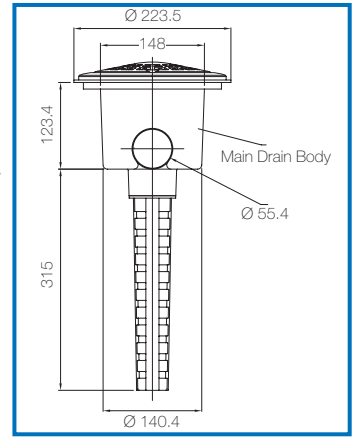

WATERCO
Water, the liquid of life

www.waterco.com

Circulation Accessories

Waterco Main Drains

Waterco Main Drains are manufactured using the highest quality, impact resistant thermoplastic (ABS plastic). Main Drain incorporates a Hydrostatic valve. This valve will safeguard and stop your pool from lifting out of the ground or “popping” when the water level is low or when there is water under the pool. The long ground water spear detects underground water at a greater depth and causes the hydrostatic valve to release it before it can build up to a level that may damage your pool.

Waterco Main Drains are available in white and beige.

Eyeball Fittings – Concrete Pools

- > Slip fit tail has crosshair slots for easy access into 40mm pipe
- > Adjustable eyeball to assist directional flow of water
- > Flush fitting wall collar
- > Max flow rate: 245 lpm
- > Available in black, white and brown
- > Also available in white with 50mm slip fit tail

Slip Fit

For Concrete Pools

Eyeball Fittings – Fibreglass Pools

- > Available as threaded unit with back nut or a 40mm thread.
- > Only available in white

Threaded

For Fibreglass Pools

Suction fittings

- > Slip fit tail has crosshair slots for easy access into 40mm or 50mm pipe.
- > Low profile for minimal intrusion into the pool
- > Suction area of 7500mm²
- > Max flow rate: 245 lpm
- > Available in white, brown and beige
- > Also available in white with 50mm threaded tail

Model	F	G	H	I	J
453496	62mm	Ø40mm	Ø44.7mm	Ø165.9mm	26mm
453497	62mm	Ø50mm	Ø55.8mm	Ø165.9mm	26mm

OFFICES - AUSTRALIA

NSW - Sydney (Head Office)
Tel: +61 2 9898 8600
QLD - Brisbane
Tel: +61 7 3299 9900
VIC/TAS - Melbourne
Tel: +61 3 9764 1211
WA - Perth
Tel: +61 8 9273 1900
SA/NT - Adelaide
Tel: +61 8 8244 6000
ACT Distribution
Tel: +61 2 6280 6476