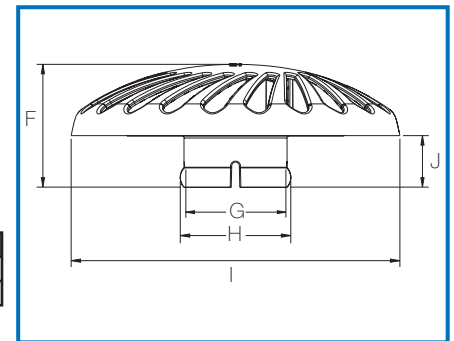

Waterco Main Drains are available in white and beige.

Eyeball Fittings – Concrete Pools

- > Slip fit tail has crosshair slots for easy access into 40mm pipe
- > Adjustable eyeball to assist directional flow of water
- > Flush fitting wall collar
- > Max flow rate: 245 lpm
- > Available in black, white and brown
- > Also available in white with 50mm slip fit tail

Slip Fit

For Concrete Pools

Eyeball Fittings – Fibreglass Pools

- > Available as threaded unit with back nut or a 40mm thread.
- > Only available in white

Threaded

For Fibreglass Pools

Suction fittings

- > Slip fit tail has crosshair slots for easy access into 40mm or 50mm pipe.
- > Low profile for minimal intrusion into the pool
- > Suction area of 7500mm²
- > Max flow rate: 245 lpm
- > Available in white, brown and beige
- > Also available in white with 50mm threaded tail

Model	F	G	H	I	J
453496	62mm	Ø40mm	Ø44.7mm	Ø165.9mm	26mm
453497	62mm	Ø50mm	Ø55.8mm	Ø165.9mm	26mm

OFFICES - AUSTRALIA

NSW - Sydney (Head Office)
Tel: +61 2 9898 8600
QLD - Brisbane
Tel: +61 7 3299 9900
VIC/TAS - Melbourne
Tel: +61 3 9764 1211
WA - Perth
Tel: +61 8 9273 1900
SA/NT - Adelaide
Tel: +61 8 8244 6000
ACT Distribution
Tel: +61 2 6280 6476