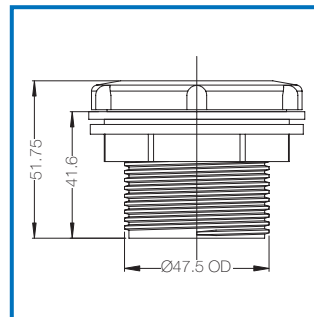

Slip Fit

For Concrete Pools

Eyeball Fittings – Fibreglass Pools

- > Available as threaded unit with back nut or a 40mm thread.
- > Only available in white

Threaded

For Fibreglass Pools

Suction fittings

- > Slip fit tail has crosshair slots for easy access into 40mm or 50mm pipe.
- > Low profile for minimal intrusion into the pool
- > Suction area of 7500mm²
- > Max flow rate: 245 lpm
- > Available in white, brown and beige
- > Also available in white with 50mm threaded tail

Model	F	G	H	I	J
453496	62mm	Ø40mm	Ø44.7mm	Ø165.9mm	26mm
453497	62mm	Ø50mm	Ø55.8mm	Ø165.9mm	26mm

OFFICES - AUSTRALIA

NSW - Sydney (Head Office)
Tel: +61 2 9898 8600
QLD - Brisbane
Tel: +61 7 3299 9900
VIC/TAS - Melbourne
Tel: +61 3 9764 1211
WA - Perth
Tel: +61 8 9273 1900
SA/NT - Adelaide
Tel: +61 8 8244 6000
ACT Distribution
Tel: +61 2 6280 6476